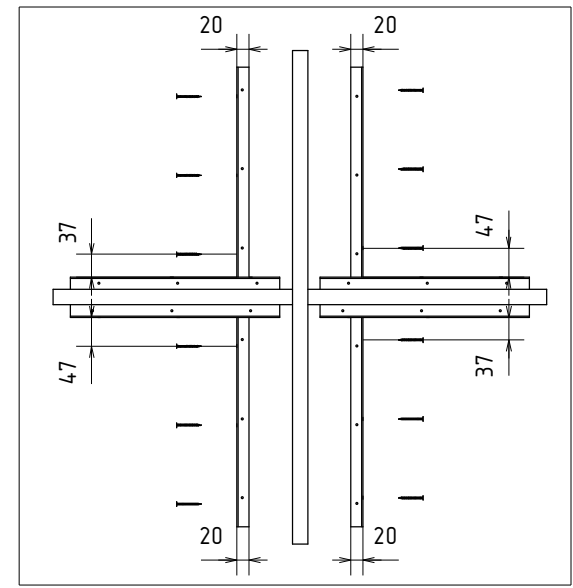

"LIVING ROOM FURNITURE" Art. 60.225

Packaging number	Contains	L*W*H	Quantity
1	1	800x480x25	1
	2	387x480x25	1
	3	432x480x25	1
	4	340x26x20	8
	5	386x386x18	4

"LIVING ROOM FURNITURE" Art. 60.225

1

- 1 - 1
- 2 - 1
- 3 - 1
- C - 2
- D - 2
- E - 2

2

- 4 - 4
- B - 12

3

- 4 - 4
- B - 12

"LIVING ROOM FURNITURE" Art. 60.225

4

- 5 - 4
- B - 24
- A - 4