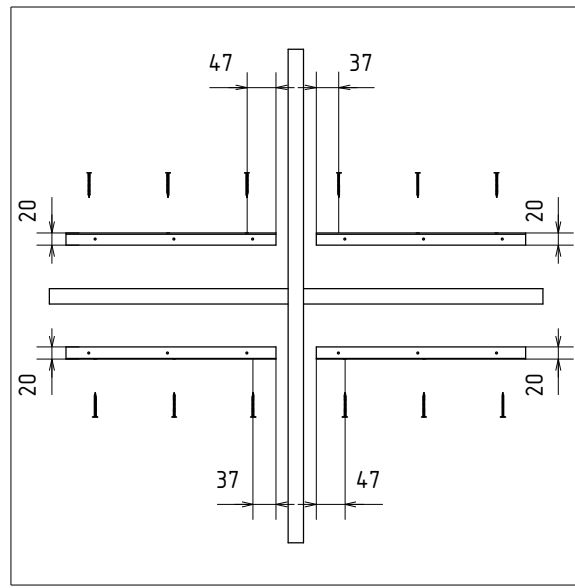

"LIVING ROOM FURNITURE" Art. 60.225

Packaging number	Contains	L*W*H	Quantity
1	1	800x480x25	1
	2	387x480x25	1
	3	432x480x25	1
	4	340x26x20	8
	5	386x386x18	4

"LIVING ROOM FURNITURE" Art. 60.225

1

- 1 - 1
- 2 - 1
- 3 - 1
- C - 2
- D - 2
- E - 2

2

- 4 - 4
- B - 12

3

- 4 - 4
- B - 12

"LIVING ROOM FURNITURE" Art. 60.225

4

- 5 - 4
- B - 24
- A - 4