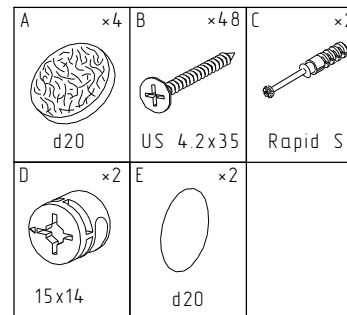

"LIVING ROOM FURNITURE" Art. 60.225

Packaging number	Contains	L*W*H	Quantity
1	1	800x480x25	1
	2	387x480x25	1
	3	432x480x25	1
	4	340x26x20	8
	5	386x386x18	4

"LIVING ROOM FURNITURE" Art. 60.225

1

- 1 - 1
- 2 - 1
- 3 - 1
- C - 2
- D - 2
- E - 2